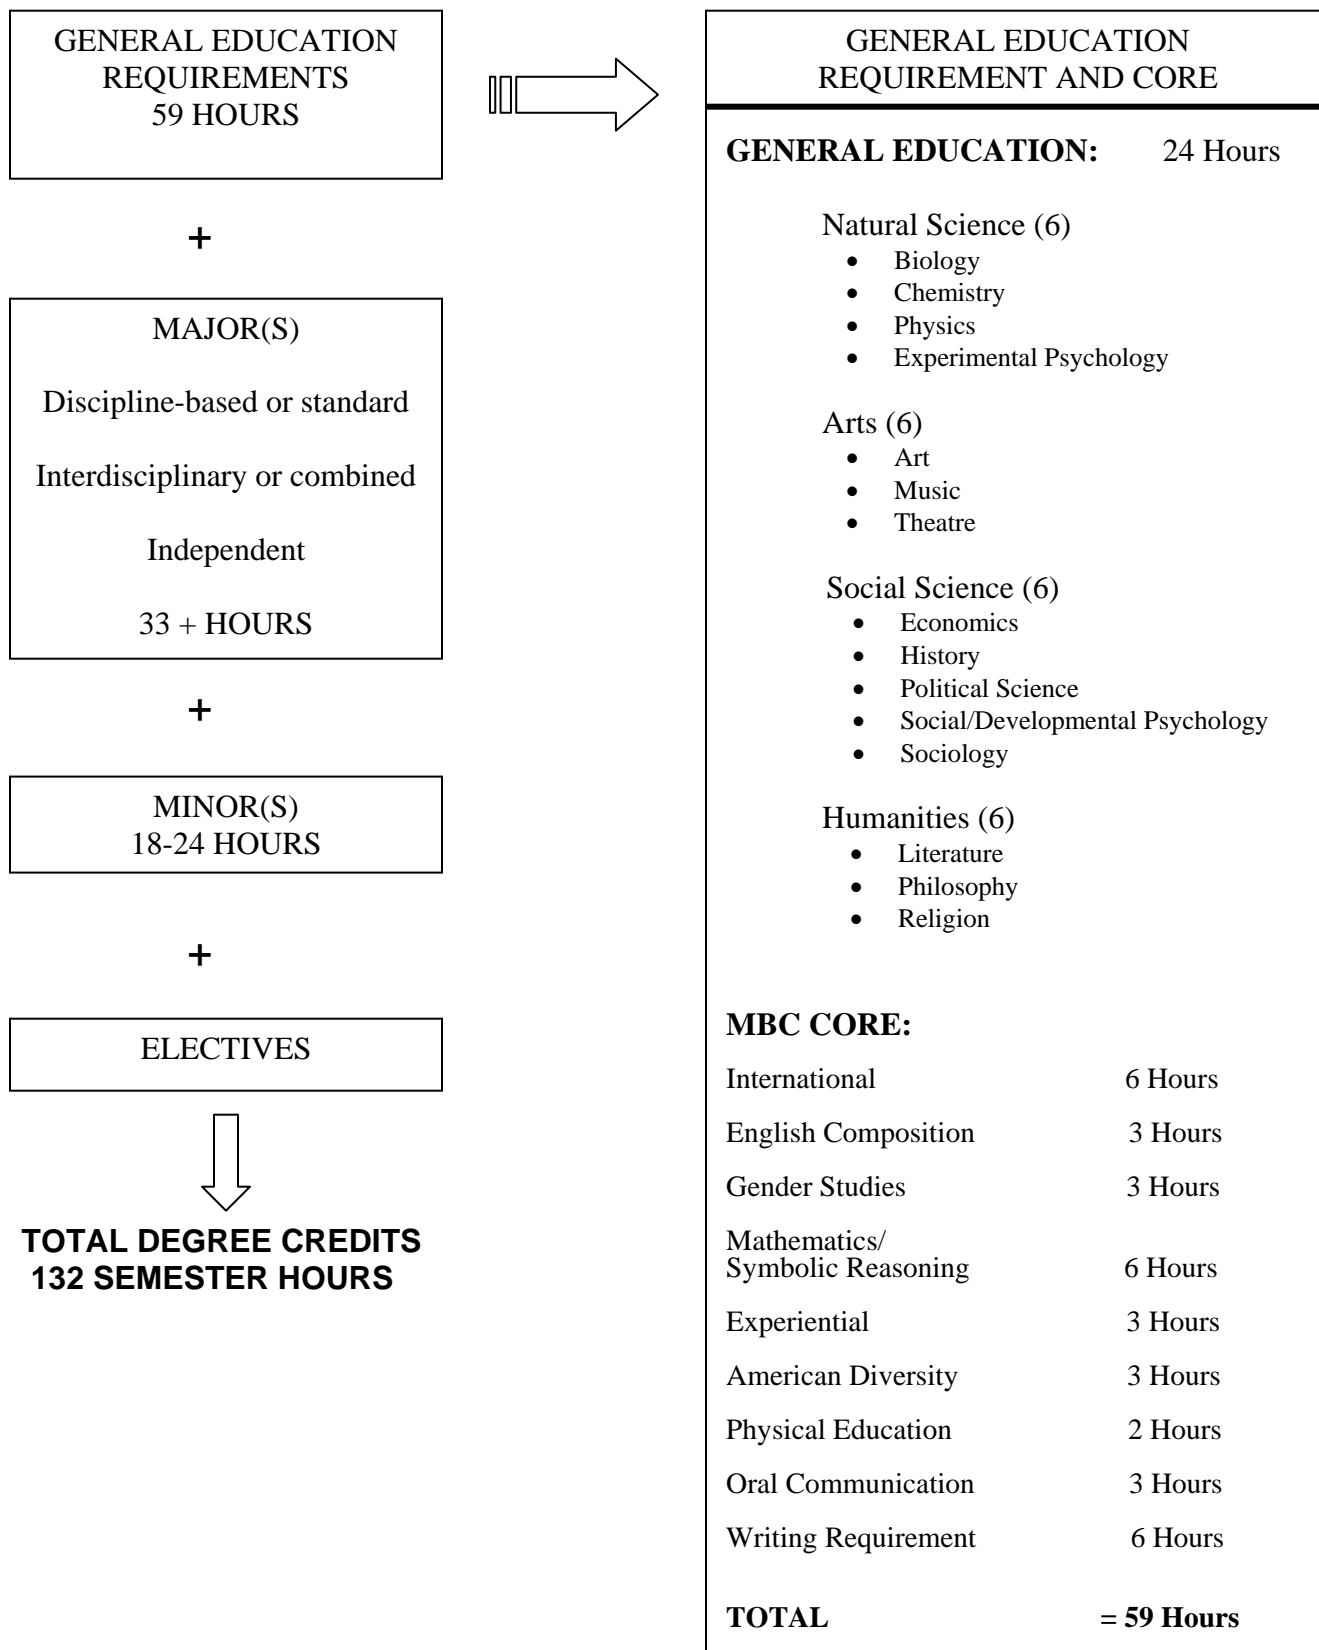

# REQUIREMENTS FOR BACHELOR OF ARTS DEGREE\*

Matriculants beginning 2006

*\*Departments offering the BACHELOR OF SCIENCE DEGREE require at a minimum, two 200-level lab science courses and 9 hours of 200-level math. Check each major for specific requirements.*

**Mary Baldwin College**  
**Majors and Minors, 2007-2008**

**Majors (\*B.A. or B.S. available)**

Anthropology/Sociology  
Applied Mathematics\*  
Art – History  
Art – Studio  
Arts Management  
Asian Studies  
Biochemistry\*  
Biology\*  
Business Administration\*  
Chemistry\*  
Clinical Laboratory Science  
Communication  
Computer Science/Mathematics\*  
Economics  
English  
French  
Health Care Administration  
History  
International Relations  
Marketing Communication  
Mathematics\*  
Music  
Philosophy  
Philosophy/Religion  
Physics\*  
Political Science  
Psychology\*  
Psychology/Sociology  
Religion  
Sociology  
Sociology/Anthropology  
Sociology/Psychology  
Sociology/Social Work  
Spanish  
Theatre  
Independent Majors

**Minors**

African-American Studies  
Anthropology  
Art – History  
Art – Studio  
Asian Studies  
Biology  
Business Administration  
Chemistry  
Communication  
Computer Information Systems  
Computer Science  
Creative Writing  
Economics  
Education  
English  
Film  
French  
Health Care Administration  
Historic Preservation  
History  
Human Resource Management  
Human Services  
Latin-American Studies  
Leadership Studies  
Marketing Communication  
Mathematics  
Ministry  
Music  
Peacemaking and Conflict Resolution  
Philosophy  
Physics  
Political Science  
Psychology  
Public History  
Religion  
Sociology  
Spanish  
Theatre  
Women's Studies